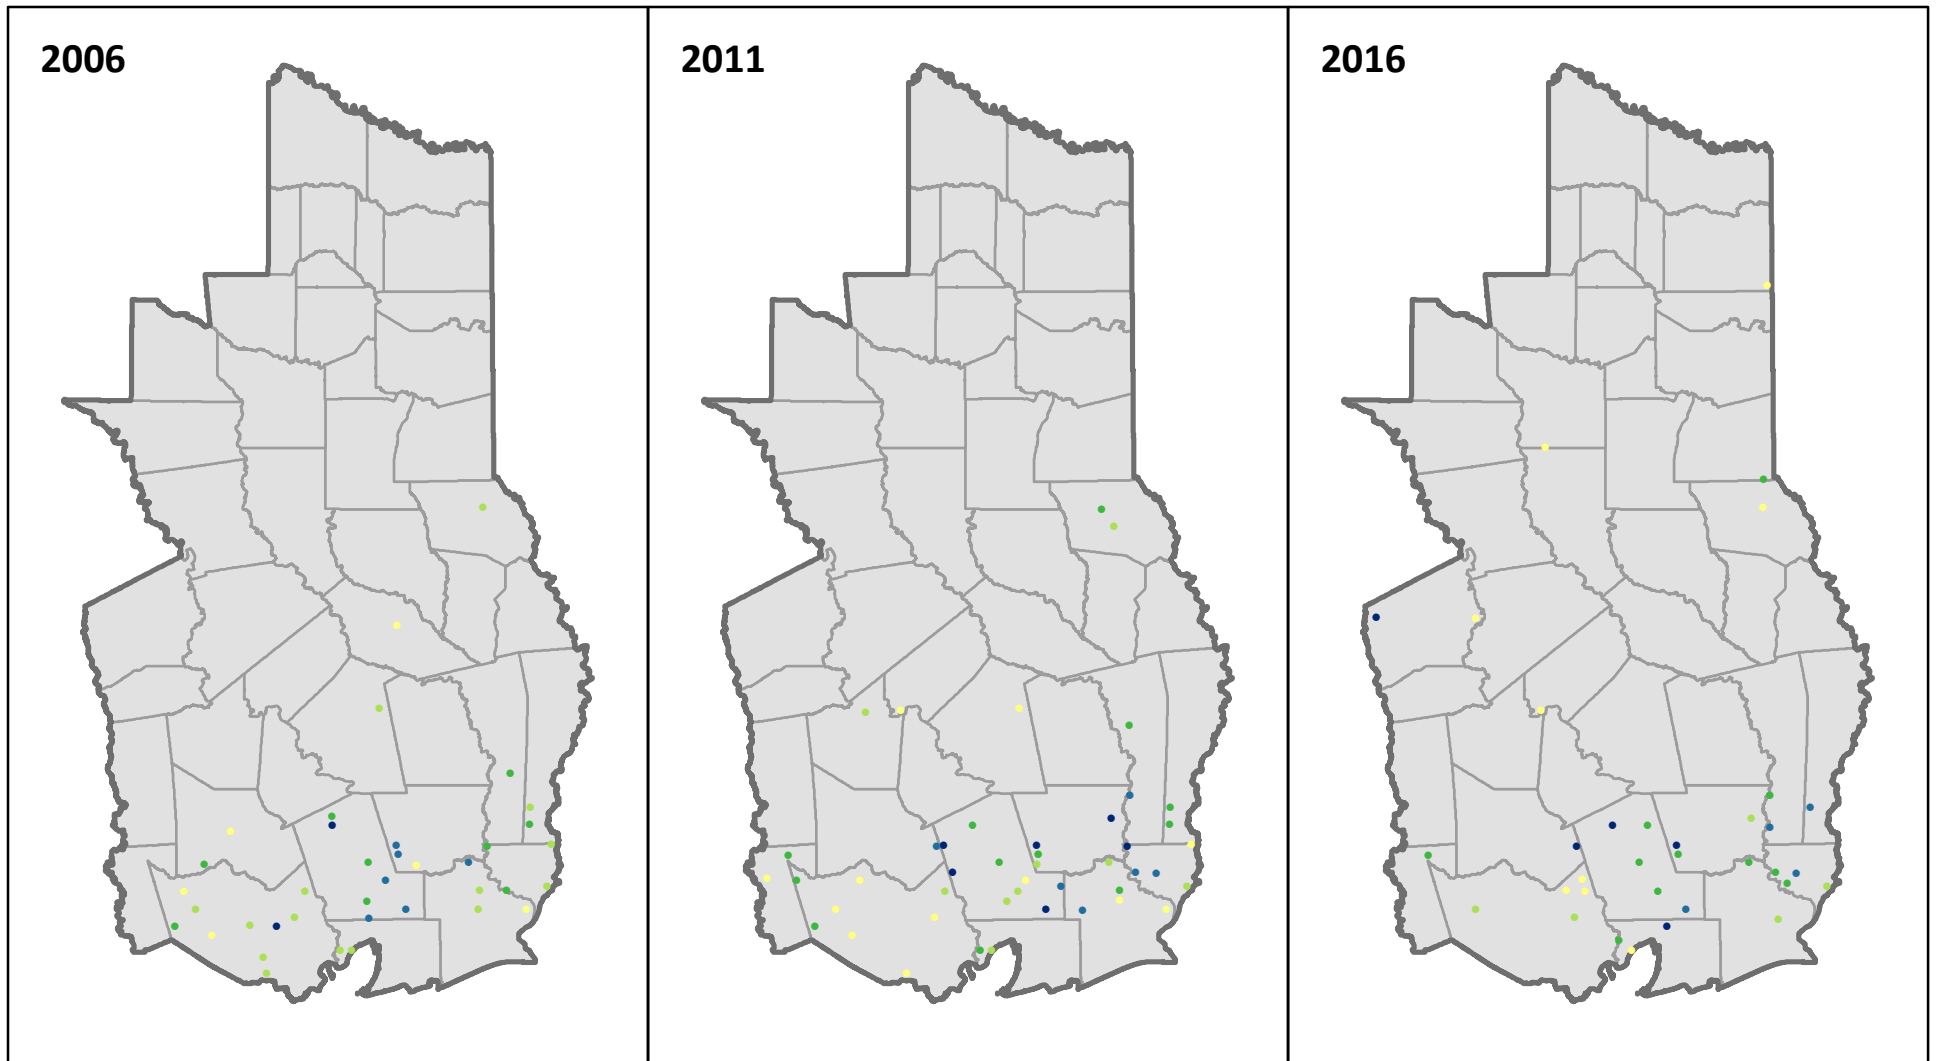

All Live Stocking on Exotic Hardwood Forest, 2006 to 2016

● 0 - 40
 ● 41 - 60
 ● 61 - 80
 ● 81 - 100
 ● 101 - 120

FIA plots in East Texas from 2006, 2011, and 2016 inventories. Stocking is percent stocking of all live trees at least 5 inches in diameter on exotic hardwood forest type group. If multiple types occurred on a plot, the one with the most area is shown.

Data downloaded from FIA DataMart (<http://www.fia.fs.fed.us/tools-data>)

Forest Inventory & Analysis <http://www.fia.fs.fed.us>

Map prepared by Rebekah Zehnder, Texas A&M Forest Service (rzhender@tfs.tamu.edu)