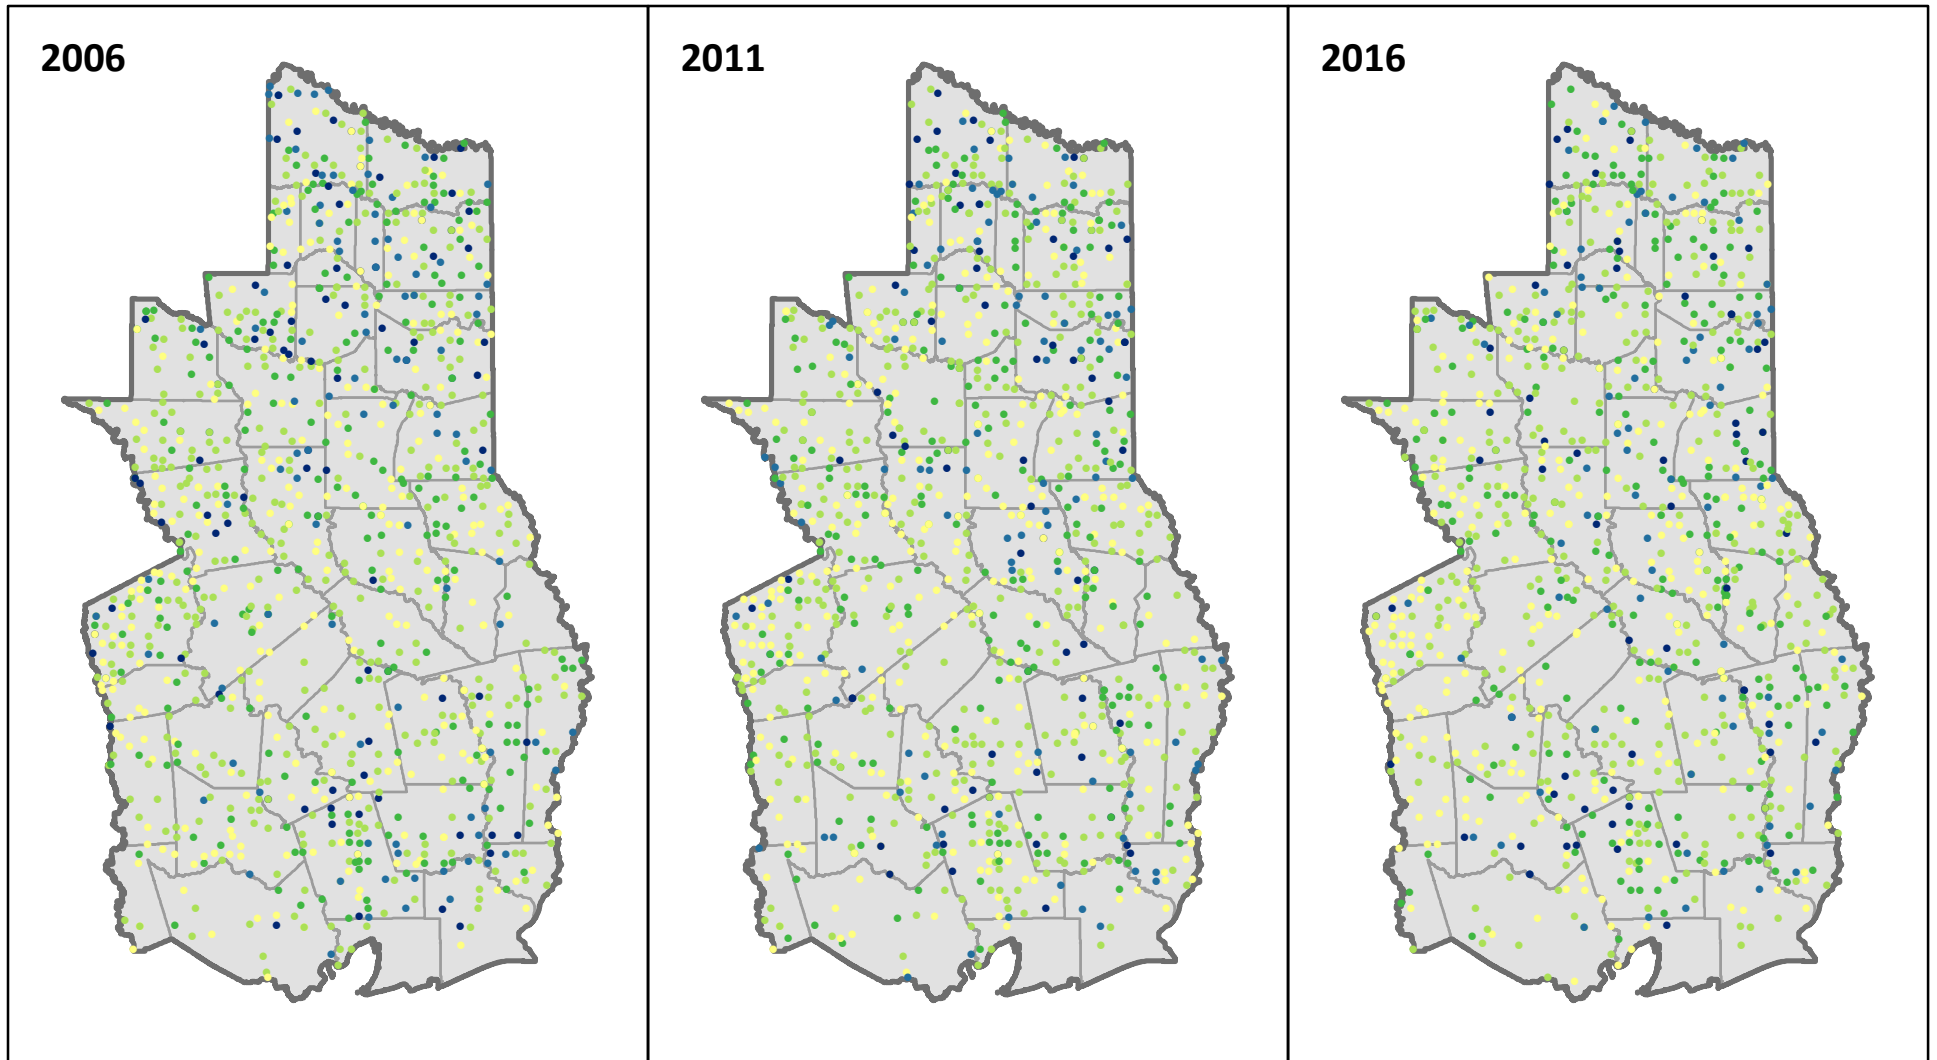

# All Live Stocking on Hardwood Forest Types, 2006 to 2016

● 0 - 40   
 ● 41 - 60   
 ● 61 - 80   
 ● 81 - 100   
 ● 101 - 120

FIA plots in East Texas from 2006, 2011, and 2016 inventories. Stocking is percent stocking of all live trees at least 5 inches in diameter on hardwood forest types. If more than one hardwood forest type occurred on a plot, the one with the most area is shown.

Data downloaded from FIA DataMart (<http://www.fia.fs.fed.us/tools-data>)

Forest Inventory & Analysis <http://www.fia.fs.fed.us>

Map prepared by Rebekah Zehnder, Texas A&M Forest Service ([rzhender@tfs.tamu.edu](mailto:rzhender@tfs.tamu.edu))