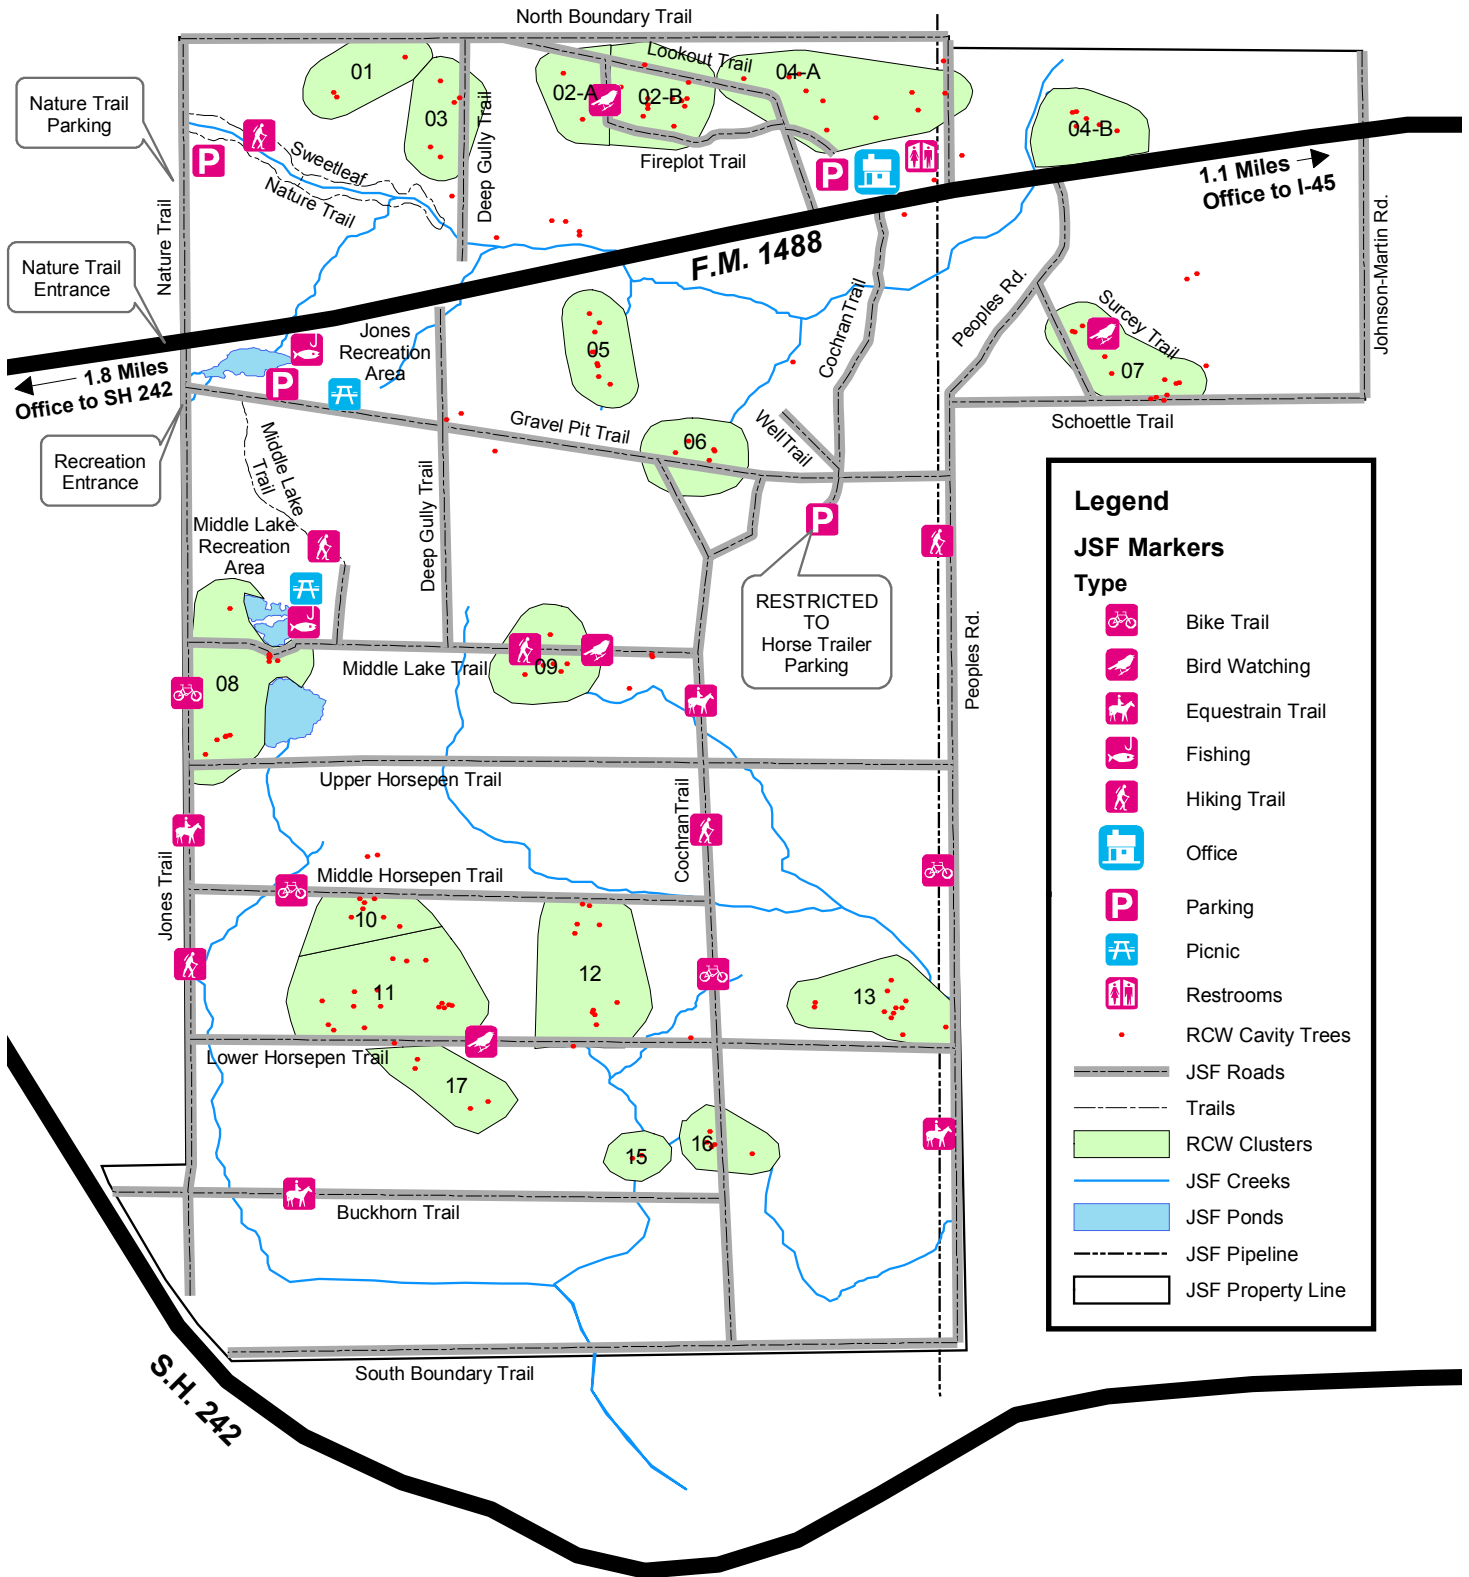

W. Goodrich Jones State Forest

Legend

JSF Markers

Type

- Bike Trail
- Bird Watching
- Equestrian Trail
- Fishing
- Hiking Trail
- Office
- Parking
- Picnic
- Restrooms
- RCW Cavity Trees
- JSF Roads
- Trails
- RCW Clusters
- JSF Creeks
- JSF Ponds
- JSF Pipeline
- JSF Property Line